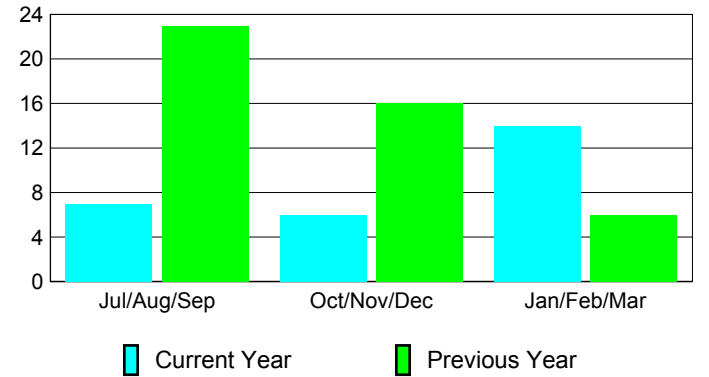

Membership Results 2008-2009

Membership 2007-2008

Month	Net Memb Goal	Actual New Memb	Actual Dropped Memb	Gain/Loss of Memb	Gain/Loss of Memb
Jul/Aug/Sep	0	53	-46	7	23
Oct/Nov/Dec	5	42	-36	6	16
Jan/Feb/Mar	5	69	-55	14	6
Totals	10	164	-137	27	45

Membership Results 2008-2009

Goal, New, Dropped, Gain/Loss

Comparison of Membership Gain/Loss

Current Year Compared to the Previous Year

Gender Comparison 2008-2009