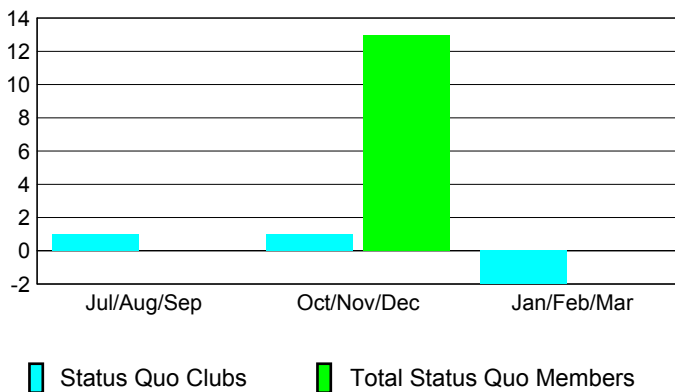

Club Results 2008-2009

Goal, New, Dropped, Gain/Loss

Comparison of Club Gain/Loss

Current Year Compared to the Previous Year

YTD Status Quo Clubs 2008-2009

Status Quo Clubs Compared to Status Quo Members

MEMBERSHIP

Membership Results 2008-2009

Membership 2007-2008

Month	Net Memb Goal	Actual New Memb	Actual Dropped Memb	Gain/Loss of Memb	Gain/Loss of Memb
Jul/Aug/Sep	0	53	-46	7	23
Oct/Nov/Dec	5	42	-36	6	16
Jan/Feb/Mar	5	69	-55	14	6
Totals	10	164	-137	27	45