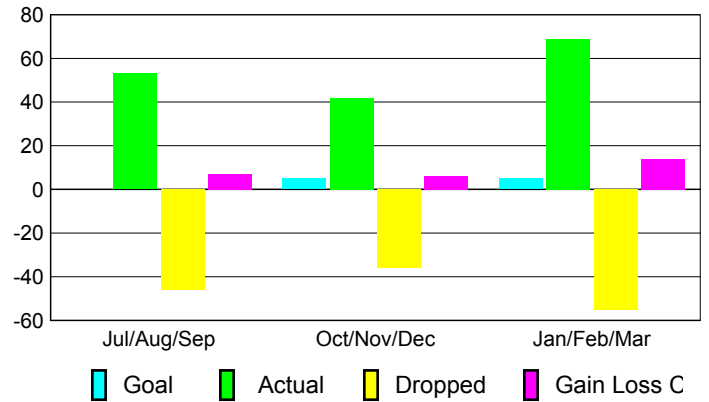

Membership Results 2008-2009

Goal, New, Dropped, Gain/Loss